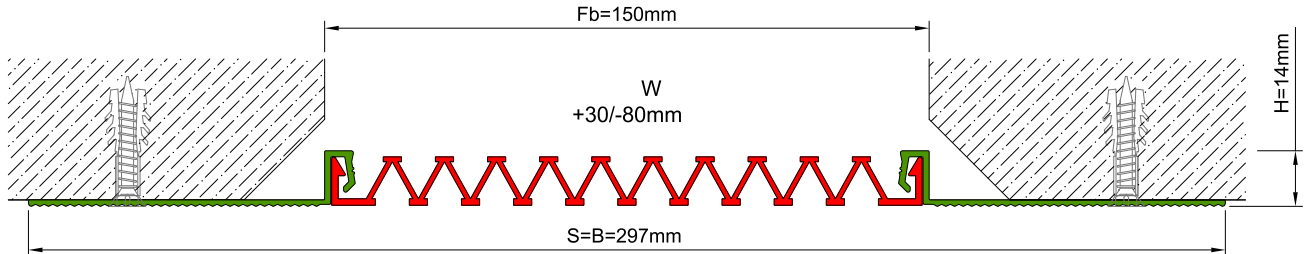

AS U121 surface mounted profile can easily be installed by means of screws to all types of wall & ceiling. Owing to wide frame, it's especially recommended for applications at damaged or chamfered walls. Ribbed elastomeric gasket gains the profile a remarkable movement ability and compensates level differences on both sides of the wall. Slide-in gasket system lets the profile to be used at exterior applications as well as interior areas. Profiles up to 150 mm gap are applied with single gasket while the wider ones are with double gaskets joined with a connector profile.

* Visuals are representative and the profile configuration may differ depending on the characteristics requested.

GASKET COLORS **BLACK** GREY BEIGE Custom Colors available.

LOCATION	MODEL	GAP (Fb) mm	HEIGHT (H) MM	OVERALL WIDTH (B) mm	VISIBLE WIDTH (S) mm	MOVEMENT (W) mm	LOAD CAPACITY	STANDARD LENGTH (mt)
Wall to Wall	AS U121-030	30	15	177	177	+10 / -6	N/A	3
	AS U121-050	50	15	197	197	+20 / -15	N/A	3
	AS U121-080	80	15	227	227	+40 / -30	N/A	3
	AS U121-100	100	15	247	247	+20 / -50	N/A	3
	AS U121-120	120	15	267	267	+60 / -50	N/A	3
	AS U121-150	150	15	297	297	+30 / -80	N/A	3
	AS U121-200	200	15	347	347	+40 / -100	N/A	3
	AS U121-300M	300	15	447	447	+60 / -150	N/A	3

Note: Please ask for different sizes

AS U121 150 H15V

AS U121 150 H15KV

	AS U121 150	AS U121 150K
Fb (mm)	150	150
H (mm) yaklaşık approx.	15	15
W± (mm) yaklaşık approx.	+30/-80	+30/-80
Renk Color	Alüminyum: Natürel, Fitiller: Siyah, gri,diğer Aluminum: Natural,Inserts:Black,grey,others	
Malzeme Material	Alüminyum, EPDM Kauçuk(siyah),Termoplastik Kauçuk (gri ve diğer) Aluminum, EPDM Rubber(black),Thermoplastic Rubber (grey and others)	
Standart Uzunluk Standard Length	3	