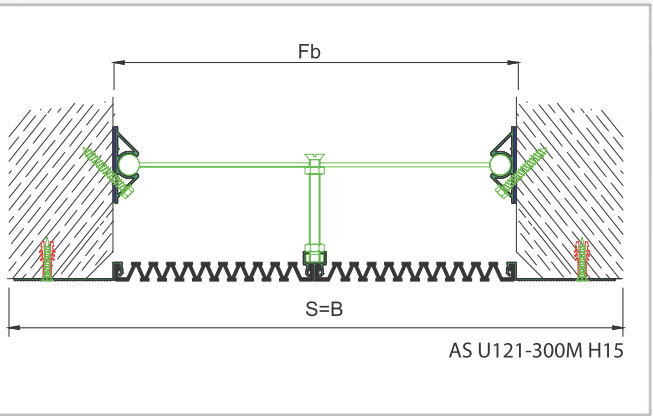

AS U121 surface mounted profile can easily be installed by means of screws to all types of wall & ceiling. Owing to wide frame, it's especially recommended for applications at damaged or chamfered walls. Ribbed elastomeric gasket gains the profile a remarkable movement ability and compensates level differences on both sides of the wall. Slide-in gasket system lets the profile to be used at exterior applications as well as interior areas. Profiles up to 150 mm gap are applied with single gasket while the wider ones are with double gaskets joined with a connector profile.

* Visuals are representative and the profile configuration may differ depending on the characteristics requested.

GASKET COLORS **BLACK** GREY BEIGE Custom Colors available.

LOCATION	MODEL	GAP (Fb) mm	HEIGHT (H) MM	OVERALL WIDTH (B) mm	VISIBLE WIDTH (S) mm	MOVEMENT (W) mm	LOAD CAPACITY	STANDARD LENGTH (mt)
Wall to Wall	AS U121-030	30	15	177	177	+10 / -6	N/A	3
	AS U121-050	50	15	197	197	+20 / -15	N/A	3
	AS U121-080	80	15	227	227	+40 / -30	N/A	3
	AS U121-100	100	15	247	247	+20 / -50	N/A	3
	AS U121-120	120	15	267	267	+60 / -50	N/A	3
	AS U121-150	150	15	297	297	+30 / -80	N/A	3
	AS U121-200	200	15	347	347	+40 / -100	N/A	3
	AS U121-300M	300	15	447	447	+60 / -150	N/A	3

Note: Please ask for different sizes

AS U121 150 H15V

AS U121 150 H15KV

	AS U121 150	AS U121 150K
Fb (mm)	150	150
H (mm) yaklaşık approx.	15	15
W± (mm) yaklaşık approx.	+30/-80	+30/-80
Renk Color	Alüminyum: Natürel, Fitiller: Siyah, gri,diğer Aluminum: Natural,Inserts:Black,grey,others	
Malzeme Material	Alüminyum, EPDM Kauçuk(siyah),Termoplastik Kauçuk (gri ve diğer) Aluminum, EPDM Rubber(black),Thermoplastic Rubber (grey and others)	
Standart Uzunluk Standard Length	3	