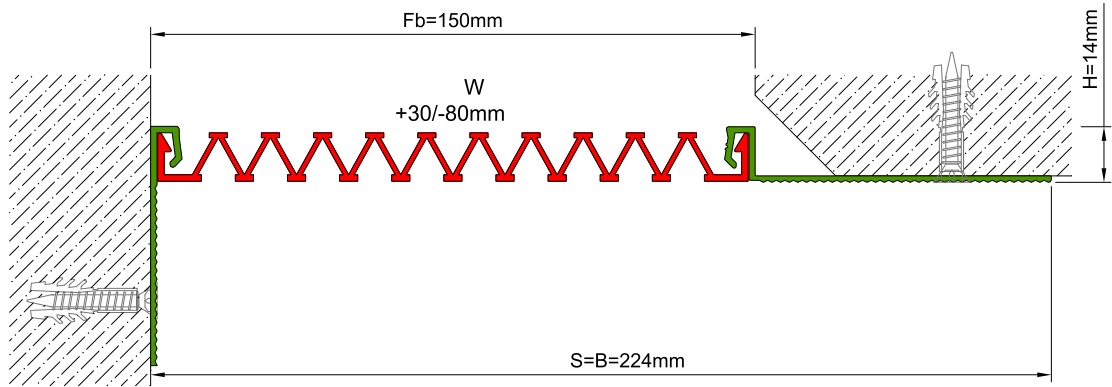

AS U121 surface mounted profile can easily be installed by means of screws to all types of wall & ceiling. Owing to wide frame, it's especially recommended for applications at damaged or chamfered walls. Ribbed elastomeric gasket gains the profile a remarkable movement ability and compensates level differences on both sides of the wall. Slide-in gasket system lets the profile to be used at exterior applications as well as interior areas. Profiles up to 150 mm gap are applied with single gasket while the wider ones are with double gaskets joined with a connector profile.

* Visuals are representative and the profile configuration may differ depending on the characteristics requested.

GASKET COLORS **BLACK** GREY BEIGE Custom Colors available.

LOCATION	MODEL	GAP (Fb) mm	HEIGHT (H) MM	OVERALL WIDTH (B) mm	VISIBLE WIDTH (S) mm	MOVEMENT (W) mm	LOAD CAPACITY	STANDARD LENGTH (mt)
Wall to Wall	AS U121-030	30	15	177	177	+10 / -6	N/A	3
	AS U121-050	50	15	197	197	+20 / -15	N/A	3
	AS U121-080	80	15	227	227	+40 / -30	N/A	3
	AS U121-100	100	15	247	247	+20 / -50	N/A	3
	AS U121-120	120	15	267	267	+60 / -50	N/A	3
	AS U121-150	150	15	297	297	+30 / -80	N/A	3
	AS U121-200	200	15	347	347	+40 / -100	N/A	3
	AS U121-300M	300	15	447	447	+60 / -150	N/A	3

Note: Please ask for different sizes

AS U121 150 H15V

AS U121 150 H15KV

	AS U121 150	AS U121 150K
Fb (mm)	150	150
H (mm) yaklaşık approx.	15	15
W± (mm) yaklaşık approx.	+30/-80	+30/-80
Renk Color	Alüminyum: Natürel, Fitiller: Siyah, gri,diğer Aluminum: Natural,Inserts:Black,grey,others	
Malzeme Material	Alüminyum, EPDM Kauçuk(siyah),Termoplastik Kauçuk (gri ve diğer) Aluminum, EPDM Rubber(black),Thermoplastic Rubber (grey and others)	
Standart Uzunluk Standard Length	3	