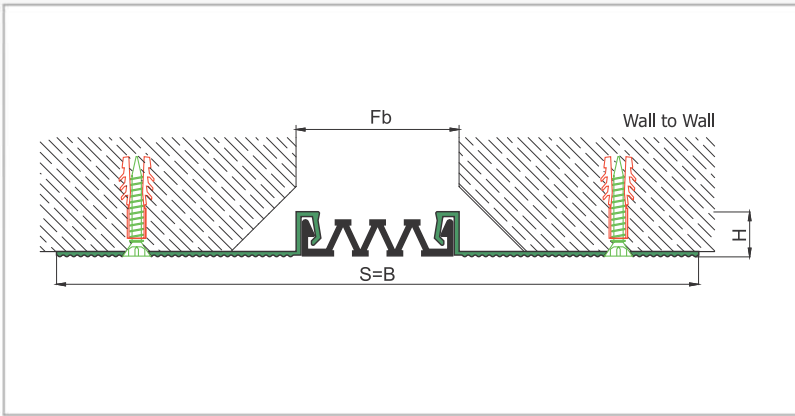

AS U121 surface mounted profile can easily be installed by means of screws to all types of wall & ceiling. Owing to wide frame, it's especially recommended for applications at damaged or chamfered walls. Ribbed elastomeric gasket gains the profile a remarkable movement ability and compensates level differences on both sides of the wall. Slide-in gasket system lets the profile to be used at exterior applications as well as interior areas. Profiles up to 150 mm gap are applied with single gasket while the wider ones are with double gaskets joined with a connector profile.

* Visuals are representative and the profile configuration may differ depending on the characteristics requested.

GASKET COLORS **BLACK** GREY BEIGE Custom Colors available.

LOCATION	MODEL	GAP (Fb) mm	HEIGHT (H) MM	OVERALL WIDTH (B) mm	VISIBLE WIDTH (S) mm	MOVEMENT (W) mm	LOAD CAPACITY	STANDARD LENGTH (mt)
Wall to Wall	AS U121-030	30	15	177	177	+10 / -6	N/A	3
	AS U121-050	50	15	197	197	+20 / -15	N/A	3
	AS U121-080	80	15	227	227	+40 / -30	N/A	3
	AS U121-100	100	15	247	247	+20 / -50	N/A	3
	AS U121-120	120	15	267	267	+60 / -50	N/A	3
	AS U121-150	150	15	297	297	+30 / -80	N/A	3
	AS U121-200	200	15	347	347	+40 / -100	N/A	3
	AS U121-300M	300	15	447	447	+60 / -150	N/A	3

Note: Please ask for different sizes

AS U121 150 H15V

AS U121 150 H15KV

	AS U121 150	AS U121 150K
Fb (mm)	150	150
H (mm) yaklaşık approx.	15	15
W± (mm) yaklaşık approx.	+30/-80	+30/-80
Renk Color	Alüminyum: Natürel, Fitiller: Siyah, gri,diğer Aluminum: Natural,Inserts:Black,grey,others	
Malzeme Material	Alüminyum, EPDM Kauçuk(siyah),Termoplastik Kauçuk (gri ve diğer) Aluminum, EPDM Rubber(black),Thermoplastic Rubber (grey and others)	
Standart Uzunluk Standard Length	3	